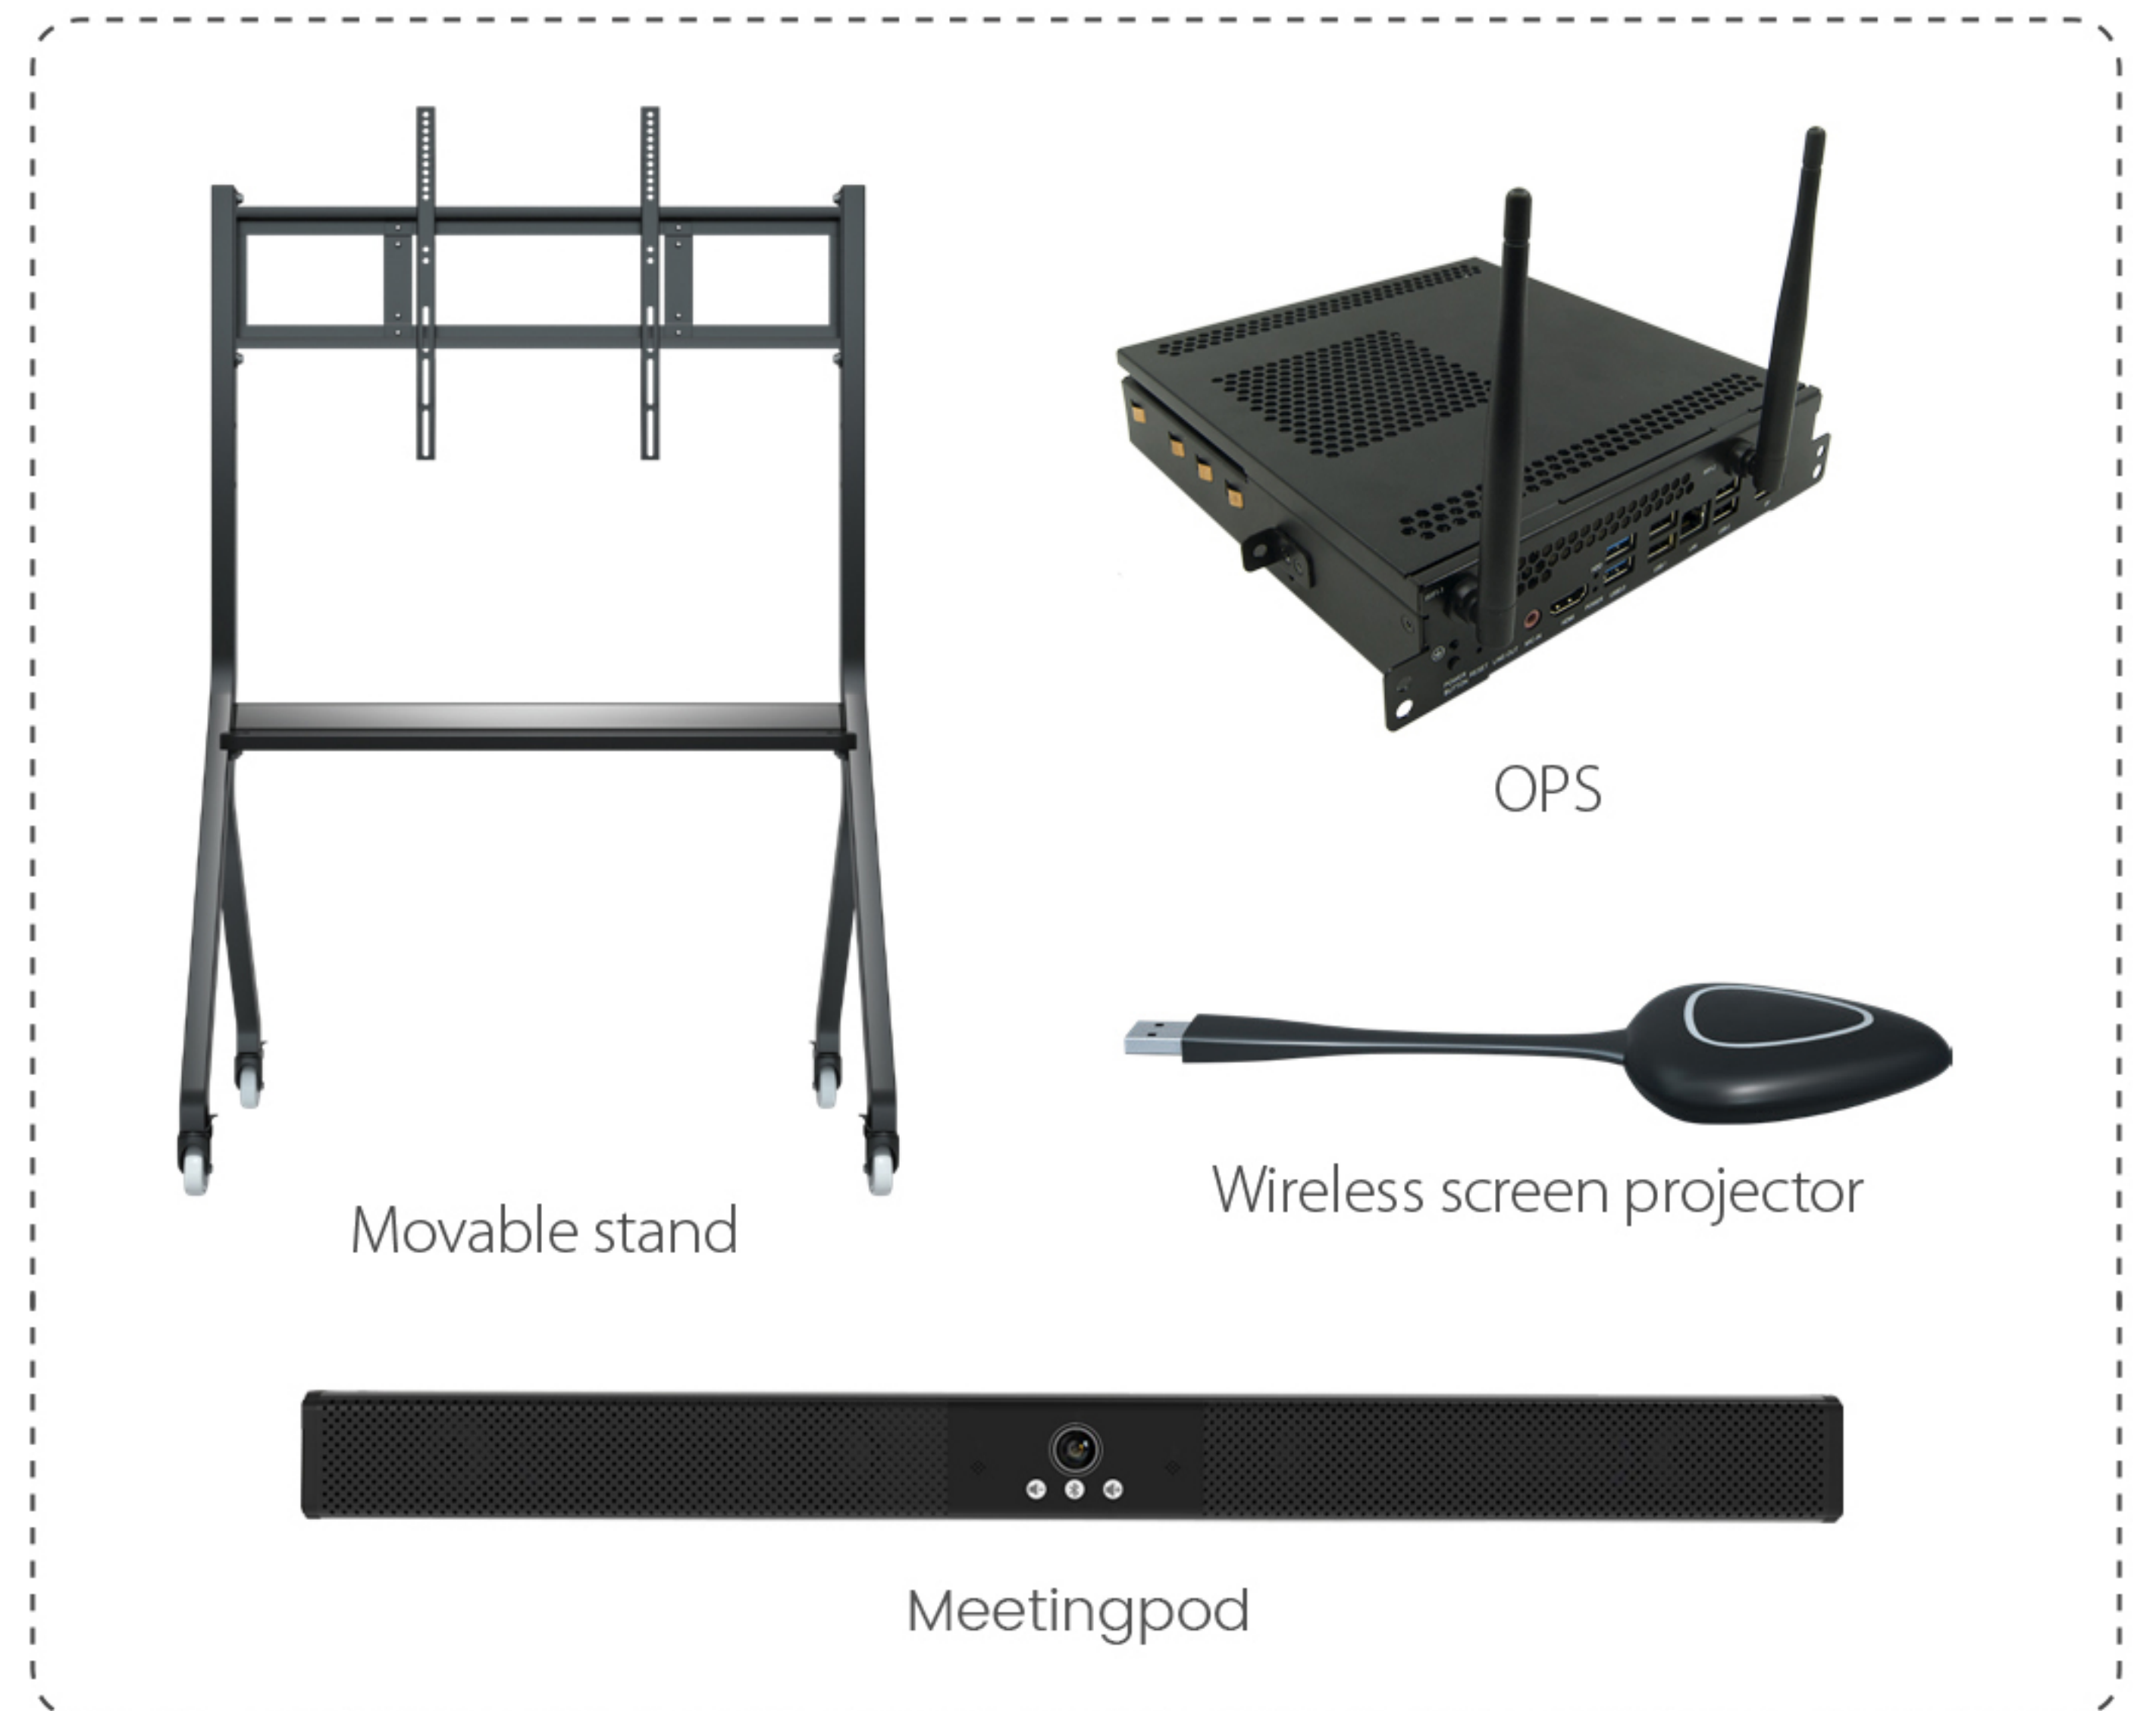

Optional Accessories