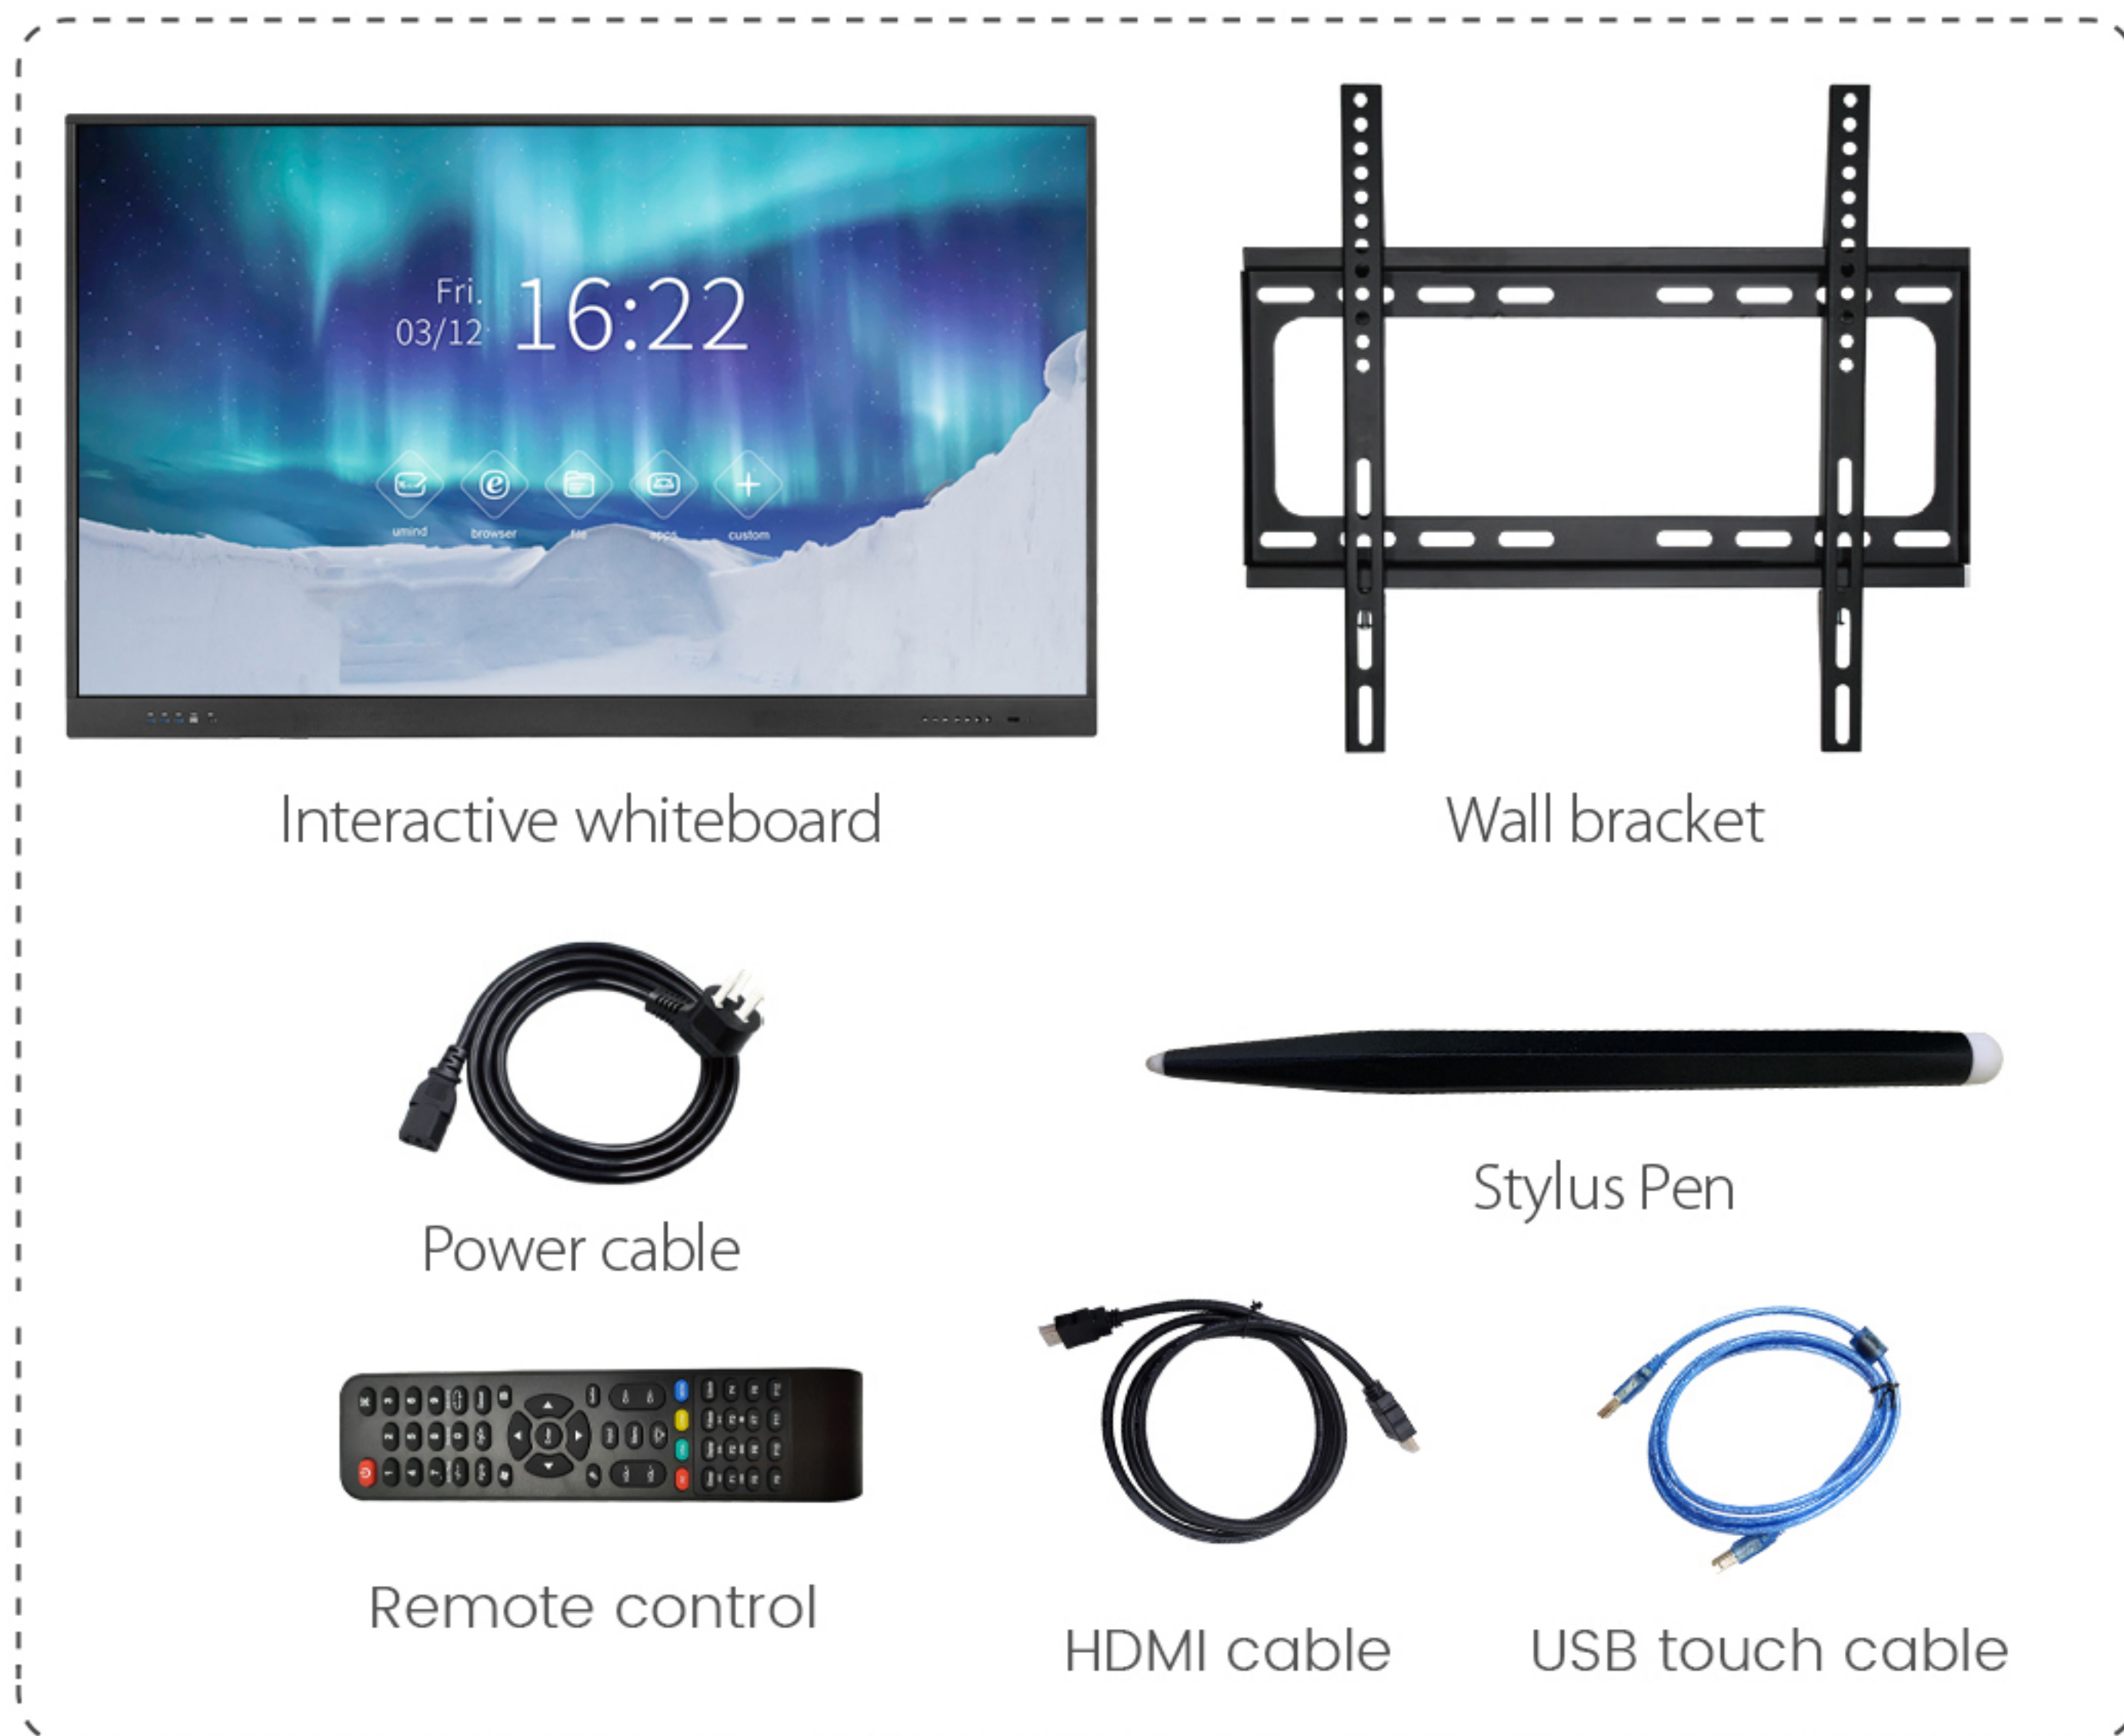

Standard Package