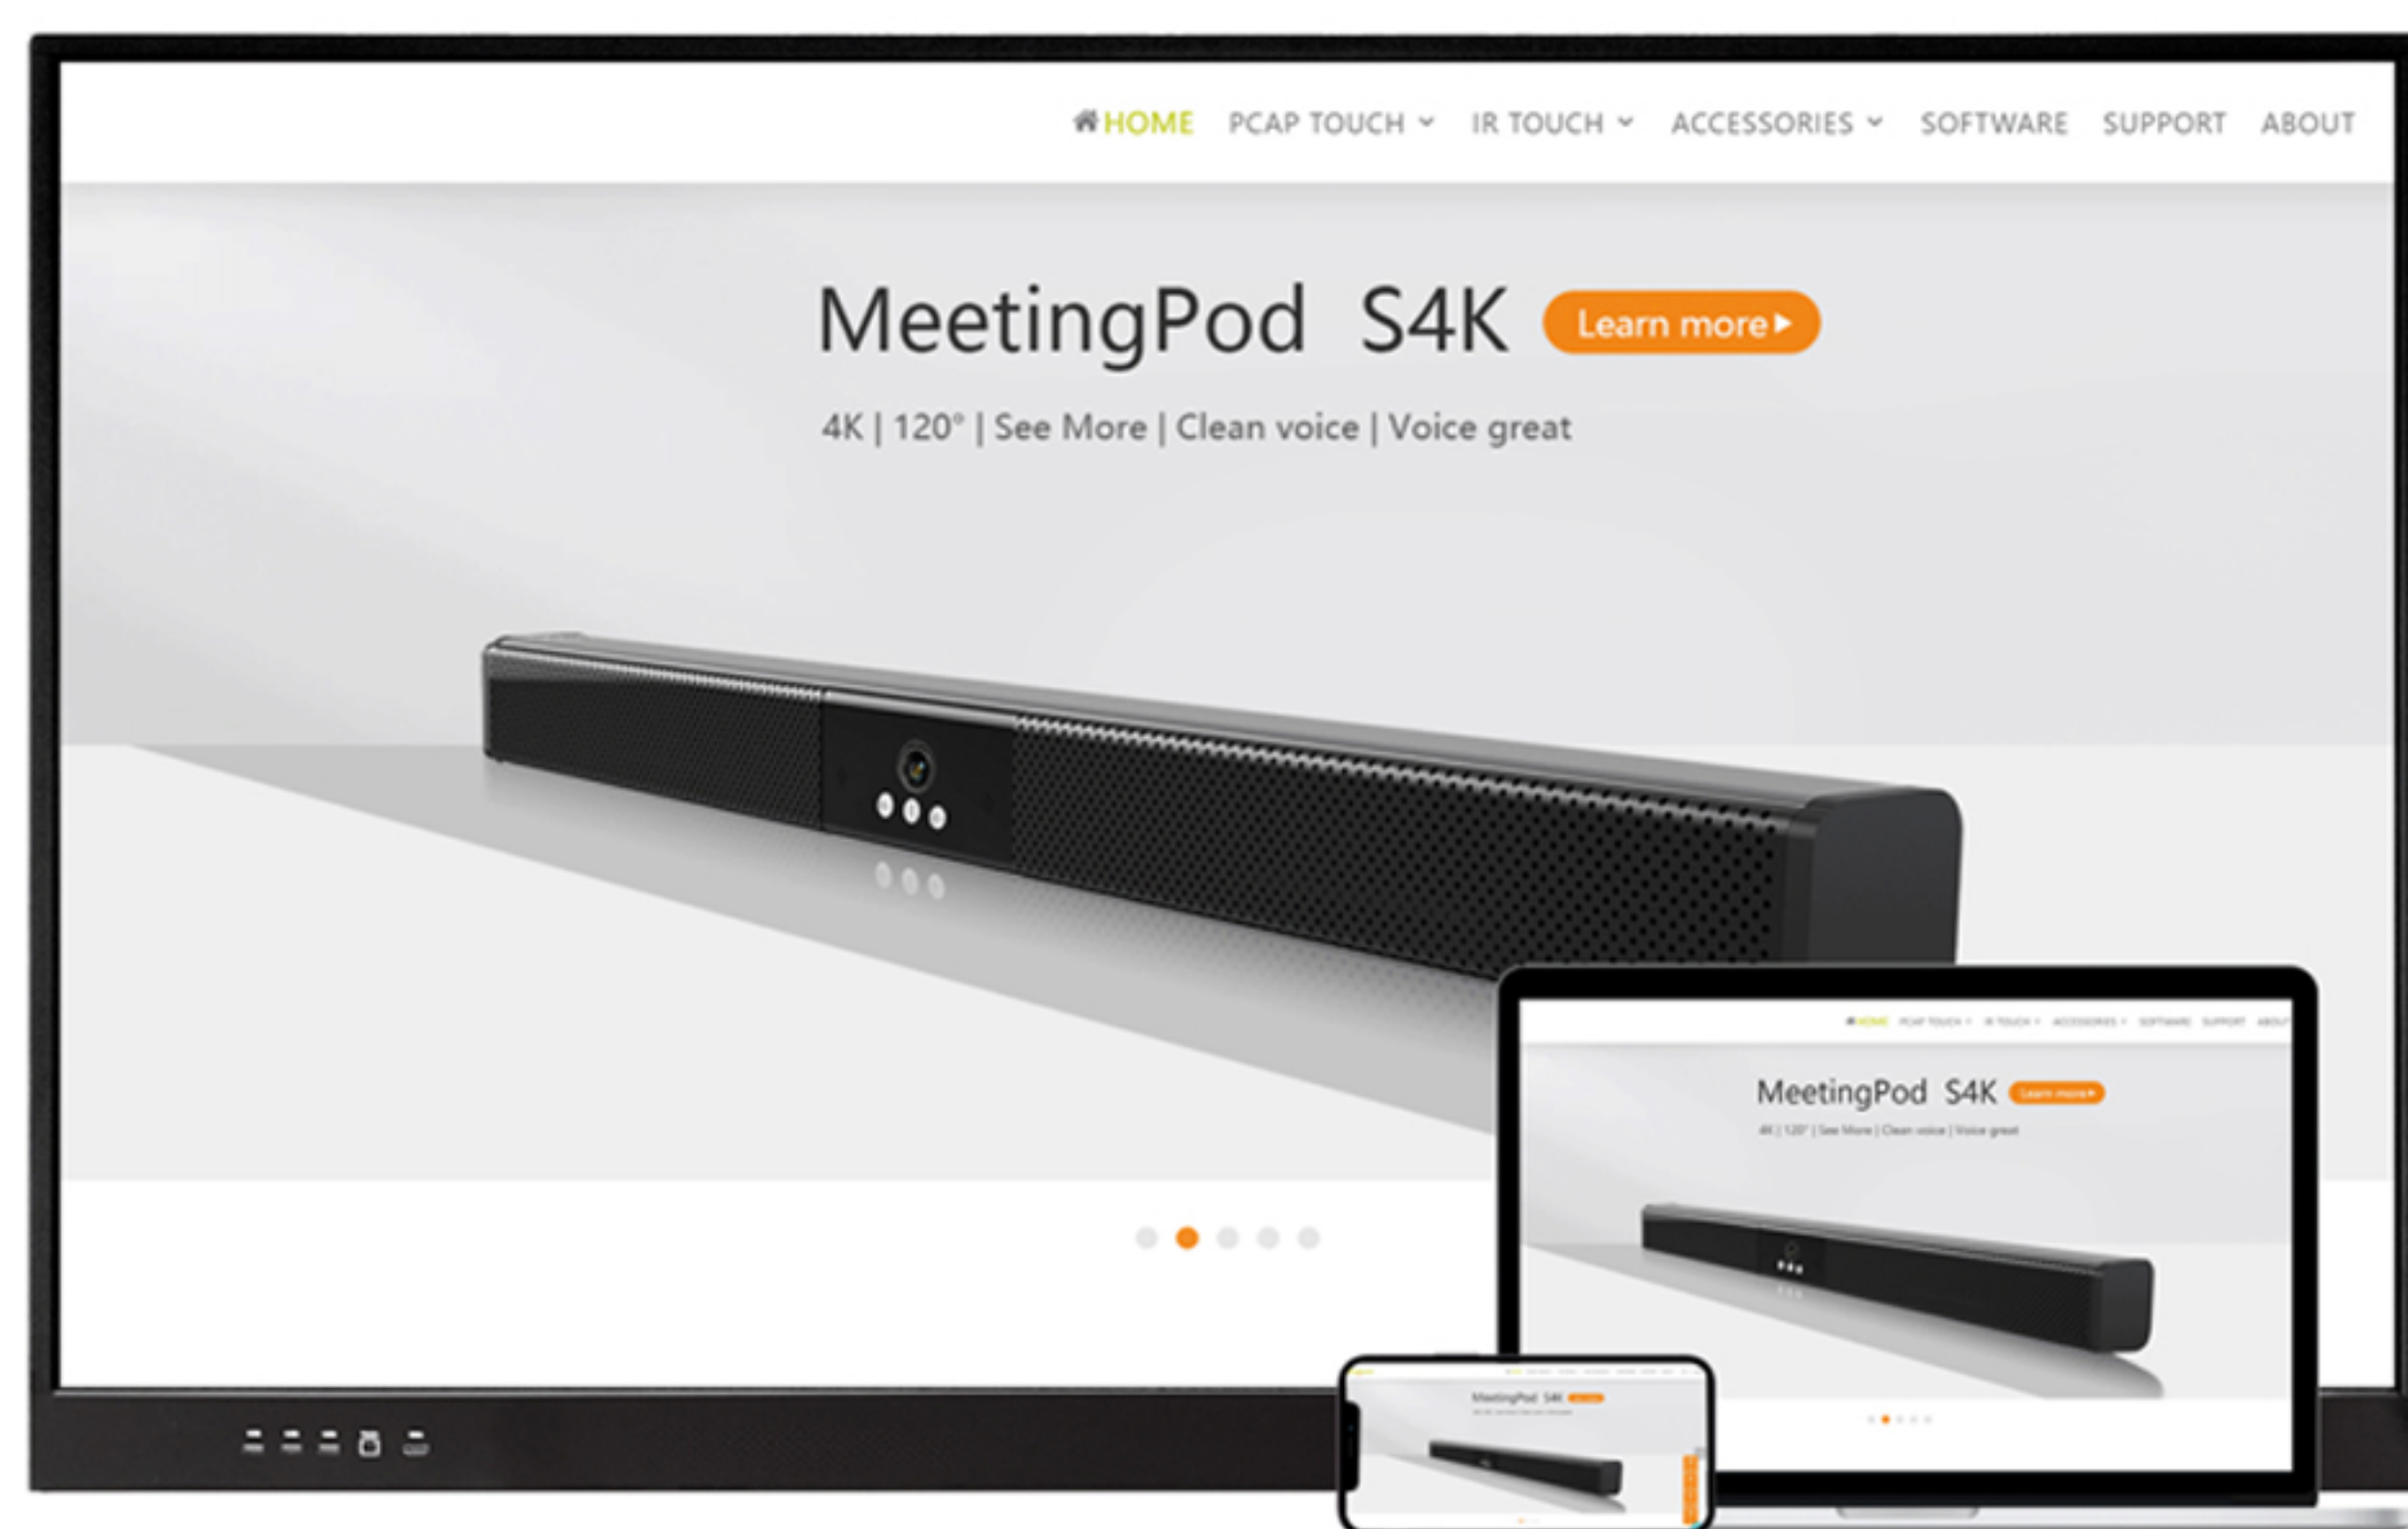

## LTADV560 Interactive Flat Panel Display

Riotouch LTADV560 is medium level Interactive flat panel. The highlight advantages:

- ✔ Cost-effective: Integrated 3GB RAM and 32GB ROM android 9.0 OS.
- ✔ Dual pen IR touch: Automatically detects pen diameter (3mm & 8mm) and write simultaneously with different colors and thicknesses.
- ✔ All in one 4K UHD touch screen with IR multi-touch
- ✔ Multi-touch: 40 points touch in windows and 20 points touch in Android
- ✔ Smart Whiteboard Software: User-friendly, more efficient and creative.
- ✔ Collaborative Presentations: Real-time screen sharing between devices with wireless software
- ✔ Dual OS: OPS is option for the clients who want to use Windows.

**4K UHD Display**  
3840×2160pixels

**Android 9.0 3+32GB**  
Dual Operation System

**20 Multi-touch Points**  
Support maximum 20 points writing simultaneously

**Dual OS System**  
Android & Win10

**Cost-effective**  
6 in 1 Interactive Flat Panel

# Dual Pen

Dual pen IR touch: Automatically detects pen diameter (3mm & 8mm) and write simultaneously with different colors and thicknesses.

# Real Time Collaboration

Simple connection with all phones, tablets and computers

HDMI

Mirroring