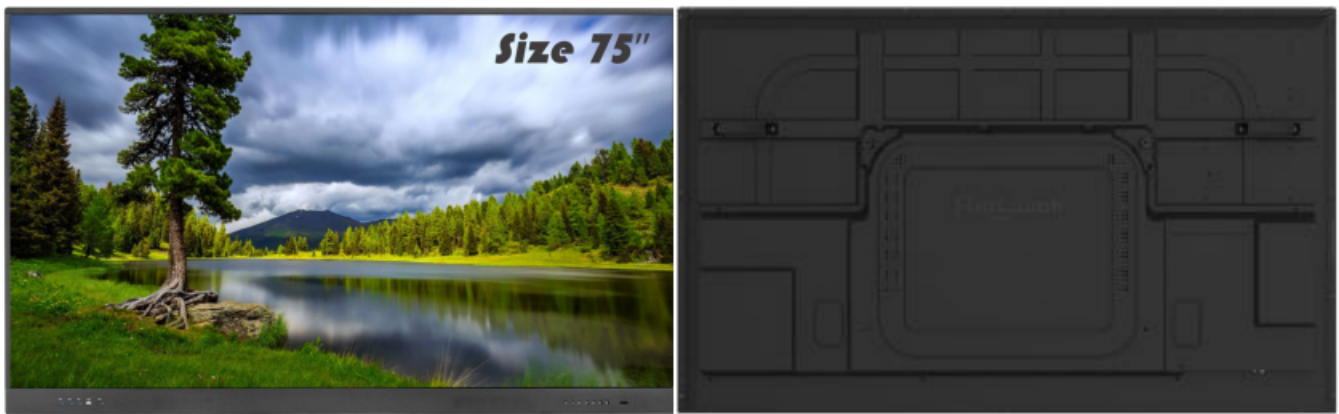

Model
MAXON Professional Display PD-75
Product picture

Display specification

| | |
|------------------------------|----------------------------|
| Diagonal display size | 75" |
| Active area (mm) | 1649.66 * 927.93(V) |
| Pixel Pitch | 0.429 mm x 0.429 mm |
| Bezel color | Aluminum frame Black color |
| Back Light | Direct type LED (D-LED) |
| Resolution | 3840*2160 /60hz |
| Aspect Ratio | 16:09 |
| Contrast Ratio | 10000:1 |
| Colors | 1.07 billion colors |
| Brightness | Over 550cd/m2 |
| Viewing angle | 178° |
| Glass hardness | Mohs-7 level |
| Screen surface | Anti-Glare glass |
| Life time | 50 000 Hours |
| Mode of use, hour | 16 / 8 |

Front side Connectivity

| | |
|--------------------------------------|--|
| USB | 3 |
| USB-B | 1 |
| USB-C (Type-C) | 1 |
| HDMI 2.0 INPUT | 1 |
| Front keys | Power on/off; Signal source; Return; Main page; Menu; Volume down; Volume up |
| Block all front keys function | Yes |
| Speaker | 15W*2 |